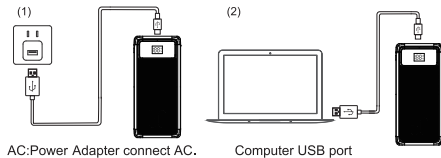

Charge the Powerbank by 3ports (Multiple Input Ports)

1. To Recharge full the Power bank by 3ports, Micro-usb input port, Type-C port and lightning port .
2. Full recharge the power bank time about 4.0hrs by 20V-3A, 12.5hrs by 12V-1.5A.
3. Mention: Suggest You to choose original , Huawei, Samsung or Iphone PD fast charging Adapter and fast charge cable , ensure safe and fast charging.
4. Suggest you can charge with AC adapter included on packaging for have max speed .