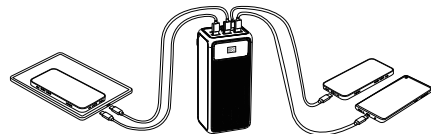

Charging Mobile Devices (Triple USB Output)

Charge up to 4 iPhone/Android devices at the same time.