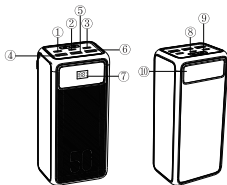

Product Component Introduction

- ① OUT1(TYPE-C)
- ② IN2(Lightning Input)
- ③ IN/OUT3(TYPE-C)
- ④ OUT4(USB)
- ⑤ OUT5(USB)
- ⑥ OUT6(USB)
- ⑦ LED Digital Display
- ⑧ Flashlight Button
- ⑨ Switch Button
- ⑩ Flashlight

Specifications

Model : W5001C

Capacity : 56000mAh 207.2Wh

OUT1(TYPE-C) Output: 5V/3.0A 9V/3.0A 12V/2.5A

IN2(Lightning Input) : 5V/2.0A 9V/2.0A

IN/OUT3(TYPE-C) Input: 5V/3.0A 9V/3.0A 12V/3.0A 15V/3.0A 20V/3.0A

IN/OUT3+OUT5/OUT6 Output: 5V/3.0A

IN/OUT3+OUT1 Output : 20V/5A + 12V/2.5A

Flashlight power : 2W

Dimensions : 159x73x54.65mm

Weight : 1040g

Power Indicator

Press the power button to check the accurate battery life through its crystal LED digital display. Display automatically turns off in 30 seconds.